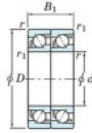

Deep groove ball bearing single row 7926-CDT-FY-JTEKT - 7926-CDT-FY-JTEKT

<https://www.123bearing.ca/bearing-housing/deep-groove-bearing/single-row/7926-cdt-fy-jtekt>

Boundary dimensions

Bearing No.	Boundary dimensions(mm)						Basic load ratings(kN)		Fatigue load factor		Limiting speeds(min-1)
	d	D	B	r	r1	r1max	Cr	C0r	C0	B0	Grease Lub.
7926CDT FY	130	180	48	1.5	1		177	200	8.45	16.4	4300

PRODUCT FEATURES

Brand	JTEKT
N° Ean13	3616060658739
Inside diameter	130 mm
Outside diameter	180 mm
Thickness	48 mm
Limiting speed	4300 rpm
Dynamic load	177 kN
Static load	200 kN
Packaging	1

contact@123bearing.ca

+1(646) 712 9672

CRT4 de Lesquin 60 Rue Du Haut De Sainghin 59273 Fretin FRANCE