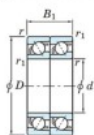

Deep groove ball bearing single row 7230-BDT-FY-JTEKT - 7230-BDT-FY-JTEKT

<https://www.123bearing.ca/bearing-housing/deep-groove-bearing/single-row/7230-bdt-fy-jtekt>

Boundary dimensions

Bearing No.	Boundary dimensions(mm)					Basic load ratings(kN)		Fatigue load factor		Limiting speeds(min-1)
	d	D	B	r1(mm)	r2(mm)	Cr	C0r	Ca	f0	Grease lub.
7230BDT FY	150	270	90	3	1.1	456	509	18.1	-	1600

PRODUCT FEATURES

Brand	JTEKT
N° Ean13	3616060659033
Inside diameter	150 mm
Inside diameter	5.906" inch
Outside diameter	270 mm
Outside diameter	10.63" inch
Thickness	90 mm
Thickness	3.543" inch
Limiting speed	1600 rpm
Dynamic load	456 kN
Static load	509 kN
Packaging	1

contact@123bearing.ca

+1(646) 712 9672

CRT4 de Lesquin 60 Rue Du Haut De Sainghin 59273 Fretin FRANCE