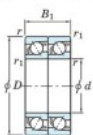

Deep groove ball bearing single row 7230-BDT-FY-JTEKT - 7230-BDT-FY-JTEKT

<https://www.123bearing.ca/bearing-housing/deep-groove-bearing/single-row/7230-bdt-fy-jtekt>

Boundary dimensions

Bearing No.	Boundary dimensions(mm)					Basic load ratings(kN)		Fatigue load factor		Limiting speeds(min-1)
	d	D	B	r1(mm)	r2(mm)	Cr	C0r	Ca	f0	Grease lub.
7230BDT FY	150	270	90	3	1.1	456	509	18.1	-	1600

PRODUCT FEATURES

Brand	JTEKT
N° Ean13	3616060659033
Inside diameter	150 mm
Inside diameter	5.906" inch
Outside diameter	270 mm
Outside diameter	10.63" inch
Thickness	90 mm
Thickness	3.543" inch
Limiting speed	1600 rpm
Dynamic load	456 kN
Static load	509 kN
Packaging	1

contact@123bearing.ca

+1(646) 712 9672

CRT4 de Lesquin 60 Rue Du Haut De Sainghin 59273 Fretin FRANCE