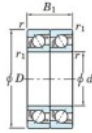

Deep groove ball bearing single row 7230-BDT-FY-JTEKT - 7230-BDT-FY-JTEKT

<https://www.123bearing.ca/bearing-housing/deep-groove-bearing/single-row/7230-bdt-fy-jtekt>

Boundary dimensions

Bearing No.	Boundary dimensions(mm)					Basic load ratings(kN)		Fatigue load factor		Limiting speeds(min-1)
	d	D	B	r1(mm)	r2(mm)	Cr	C0r	Ca	f0	Grease lub.
7230BDT FY	150	270	90	3	1.1	456	509	18.1	-	1600

PRODUCT FEATURES

Brand	JTEKT
N° Ean13	3616060659033
Inside diameter	150 mm
Inside diameter	5.906" inch
Outside diameter	270 mm
Outside diameter	10.63" inch
Thickness	90 mm
Thickness	3.543" inch
Limiting speed	1600 rpm
Dynamic load	456 kN
Static load	509 kN
Packaging	1

contact@123bearing.ca

+1(646) 712 9672

CRT4 de Lesquin 60 Rue Du Haut De Sainghin 59273 Fretin FRANCE