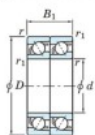

Deep groove ball bearing single row 7230-BDT-FY-JTEKT - 7230-BDT-FY-JTEKT

<https://www.123bearing.ca/bearing-housing/deep-groove-bearing/single-row/7230-bdt-fy-jtekt>

Boundary dimensions

Bearing No.	Boundary dimensions(mm)					Basic load ratings(kN)		Fatigue load factor		Limiting speeds(min-1)
	d	D	B	r1(mm)	r2(mm)	Cr	C0r	Ca	f0	Grease lub.
7230BDT FY	150	270	90	3	1.1	456	509	18.1	-	1600

PRODUCT FEATURES

Brand	JTEKT
N° Ean13	3616060659033
Inside diameter	150 mm
Inside diameter	5.906" inch
Outside diameter	270 mm
Outside diameter	10.63" inch
Thickness	90 mm
Thickness	3.543" inch
Limiting speed	1600 rpm
Dynamic load	456 kN
Static load	509 kN
Packaging	1

contact@123bearing.ca

+1(646) 712 9672

CRT4 de Lesquin 60 Rue Du Haut De Sainghin 59273 Fretin FRANCE