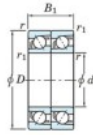

Deep groove ball bearing single row 7934-CDT-FY-JTEKT - 7934-CDT-FY-JTEKT

<https://www.123bearing.ca/bearing-housing/deep-groove-bearing/single-row/7934-cdt-fy-jtekt>

Boundary dimensions

Bearing No.	Boundary dimensions(mm)						Basic load ratings(kN)		Fatigue load factor		Limiting speeds(min-1)
	d	D	B	r1(mm)	r1(max)	Cr	Cor	C0	f0	Grease Lub	
7934CDT FY	170	230	56	2	1	255	302	11.5	16.6	3100	

PRODUCT FEATURES

Brand	JTEKT
N° Ean13	3616060659231
Inside diameter	170 mm
Inside diameter	6.693" inch
Outside diameter	230 mm
Outside diameter	9.055" inch
Thickness	56 mm
Thickness	2.205" inch
Limiting speed	3100 rpm
Dynamic load	255 kN
Static load	302 kN
Packaging	1

contact@123bearing.ca

+1(646) 712 9672

CRT4 de Lesquin 60 Rue Du Haut De Sainghin 59273 Fretin FRANCE