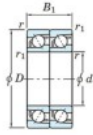

Deep groove ball bearing single row 7034-CDT-FY-JTEKT - 7034-CDT-FY-JTEKT

<https://www.123bearing.ca/bearing-housing/deep-groove-bearing/single-row/7034-cdt-fy-jtekt>

Boundary dimensions

Bearing No.	Boundary dimensions(mm)					Basic load ratings(kN)		Fatigue load factor		Limiting speed(min-1)
	d	D	B	r1(mm)	r1(max)	Cr	C0r	U0	f0	Grease lub.
7034CDT FY	170	260	84	2.1	1.1	415	469	17.9	15.9	2900

PRODUCT FEATURES

Brand	JTEKT
N° Ean13	3616060659279
Inside diameter	170 mm
Inside diameter	6.693" inch
Outside diameter	260 mm
Outside diameter	10.236" inch
Thickness	84 mm
Thickness	3.307" inch
Limiting speed	2900 rpm
Dynamic load	415 kN
Static load	469 kN
Packaging	1

contact@123bearing.ca

+1(646) 712 9672

CRT4 de Lesquin 60 Rue Du Haut De Sainghin 59273 Fretin FRANCE