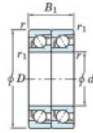

Deep groove ball bearing single row 7234-DT-FY-JTEKT - 7234-DT-FY-JTEKT

<https://www.123bearing.ca/bearing-housing/deep-groove-bearing/single-row/7234-dt-fy-jtekt>

Boundary dimensions

Bearing No.	Boundary dimensions(mm)					Basic load ratings(kN)		Fatigue load factor		Limiting speeds(min-1)
	d	D	B	r1(mm)	r2(mm)	C_r	C_{0r}	f₀	f₁	Grease/oil
7234DT FY	170	310	104	4	1.5	552	661	22	-	1800

PRODUCT FEATURES

Brand	JTEKT
N° Ean13	3616060659293
Inside diameter	170 mm
Outside diameter	310 mm
Thickness	104 mm
Limiting speed	1800 rpm
Dynamic load	552 kN
Static load	661 kN
Packaging	1

contact@123bearing.ca

+1(646) 712 9672

CRT4 de Lesquin 60 Rue Du Haut De Sainghin 59273 Fretin FRANCE