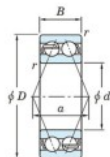

Deep groove ball bearing single row 5208-JTEKT - 5208-JTEKT

<https://www.123bearing.ca/bearing-housing/deep-groove-bearing/single-row/5208-jtekt>

Boundary dimensions

Angular ball bearings - Double-row - Open

Bearing No.	Boundary dimensions(mm)				Basic load ratings(kN)		Fatigue load limit(kN)	Limiting speeds(min-1)
	d	D	B	r(min)	Cr	Cor	Cu	Grease lub.
5208	40	80	30.2	1.1	55.5	33.6	1.75	5000

PRODUCT FEATURES

Brand	JTEKT
N° Ean13	4549250136474
Inside diameter	40 mm
Outside diameter	80 mm
Thickness	30.2 mm
Limiting speed	5000 rpm
Dynamic load	55.5 kN
Static load	33.6 kN
Packaging	1

contact@123bearing.ca

+1(646) 712 9672