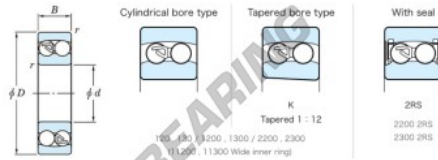

Self aligning ball bearing 2207-JTEKT - 2207-JTEKT

<https://www.123bearing.ca/bearing-housing/deep-groove-bearing/sefl-aligning/2207-jtekt>

Boundary dimensions

Bearing No.	Boundary dimensions(mm)			r (mm)	Basic load ratings(kN)		Fatigue load limit(kN)		Limiting speeds(min-1)	
	d	D	B		Cr	Co	Oil	Grease lub.	Oil lub.	
2207	35	72	23	1.1	21.6	6.65	0.42	8500	10000	

PRODUCT FEATURES

Brand	JTEKT
N° Ean13	4549250093234
Inside diameter	35 mm
Outside diameter	72 mm
Thickness	23 mm
Limiting speed	8500 rpm
Weight	402 g
Dynamic load	21.6 kN
Static load	6.65 kN
Packaging	1

contact@123bearing.ca

+1(646) 712 9672

CRT4 de Lesquin 60 Rue Du Haut De Sainghin 59273 Fretin FRANCE