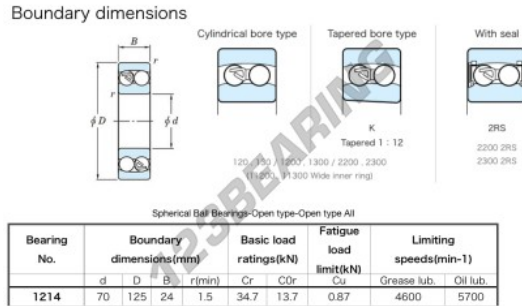

## Self aligning ball bearing 1214-JTEKT - 1214-JTEKT

<https://www.123bearing.ca/bearing-housing/deep-groove-bearing/sefl-aligning/1214-jtekt>

## PRODUCT FEATURES

Brand	JTEKT
N° Ean13	4549250087554
Inside diameter	70 mm
Outside diameter	125 mm
Thickness	24 mm
Limiting speed	4600 rpm
Dynamic load	34.7 kN
Static load	13.7 kN
Packaging	1

[contact@123bearing.ca](mailto:contact@123bearing.ca)