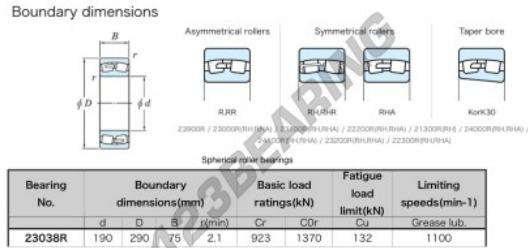

Deep groove ball bearing single row 23038-R-JTEKT - 23038-R-JTEKT

<https://www.123bearing.ca/bearing-housing/deep-groove-bearing/single-row/23038-r-jtekt>

PRODUCT FEATURES

Brand	JTEKT
N° Ean13	3616060666703
Inside diameter	190 mm
Outside diameter	290 mm
Thickness	75 mm
Limiting speed	1100 rpm
Dynamic load	923 kN
Static load	1370 kN
Packaging	1