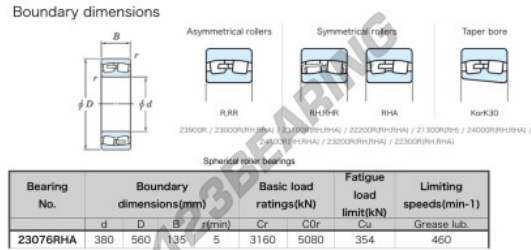

Deep groove ball bearing single row 23076-RHA-JTEKT - 23076-RHA-JTEKT

<https://www.123bearing.ca/bearing-housing/deep-groove-bearing/single-row/23076-rha-jtekt>

PRODUCT FEATURES

Brand	JTEKT
N° Ean13	4549250215254
Inside diameter	380 mm
Inside diameter	14.961" inch
Outside diameter	560 mm
Outside diameter	22.047" inch
Thickness	135 mm
Thickness	5.315" inch
Limiting speed	460 rpm
Dynamic load	3160 kN
Static load	5080 kN
Packaging	1