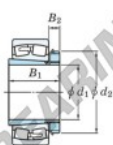

Spherical roller bearing 23030RZK-H3030-JTEKT - 23030RZK-H3030-JTEKT

<https://www.123bearing.ca/bearing-housing/roller-bearing/spherical/23030rzk-h3030-jtekt>

Boundary dimensions

Bearing No.	Boundary dimensions (mm)				Basic load ratings (kN)		Limiting speeds (min ⁻¹)	
	d1	D	B	r (mm)	Cr	Cor	Grease lub.	Oil lub.
23030RZK-H3030	135	225	56	2.1	579	797	1900	2500

PRODUCT FEATURES

Brand	JTEKT
N° Ean13	3616060790910
Inside diameter	135 mm
Outside diameter	225 mm
Thickness	56 mm
Limiting speed	1900 rpm
Dynamic load	579 kN
Static load	797 kN
Packaging	1

contact@123bearing.ca