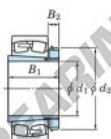

## Spherical roller bearing 22230RZK-H3130-JTEKT - 22230RZK-H3130-JTEKT

<https://www.123bearing.ca/bearing-housing/roller-bearing/spherical/22230rzk-h3130-jtekt>

Boundary dimensions

Bearing No.	Boundary dimensions (mm)				Basic load ratings (kN)			Limiting speeds (min <sup>-1</sup> )	
	d1	d2	B	r (mm)	C <sub>r</sub>	C <sub>0r</sub>	Grease lub.	Oil lub.	
22230RZK-H3130	135	270	73	3	1080	1200	1700	2200	

## PRODUCT FEATURES

Brand	JTEKT
N° Ean13	3616060790934
Inside diameter	135 mm
Outside diameter	270 mm
Thickness	73 mm
Limiting speed	1700 rpm
Dynamic load	1080 kN
Static load	1200 kN
Packaging	1

[contact@123bearing.ca](mailto:contact@123bearing.ca)