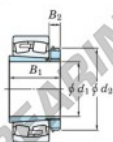

Spherical roller bearing 22234RK-H2334-JTEKT - 22234RK-H2334-JTEKT

<https://www.123bearing.ca/bearing-housing/roller-bearing/spherical/22234rk-h2334-jtekt>

Boundary dimensions

PRODUCT FEATURES

Brand	JTEKT
N° Ean13	3616060791115
Inside diameter	150 mm
Outside diameter	360 mm
Thickness	120 mm
Limiting speed	1000 rpm
Dynamic load	1830 kN
Static load	1920 kN
Packaging	1

contact@123bearing.ca

+1(646) 712 9672

CRT4 de Lesquin 60 Rue Du Haut De Sainghin 59273 Fretin FRANCE