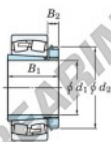

## Spherical roller bearing 23136RK-H3136-JTEKT - 23136RK-H3136-JTEKT

<https://www.123bearing.ca/bearing-housing/roller-bearing/spherical/23136rk-h3136-jtekt>

Boundary dimensions

Bearing No.	Boundary dimensions (mm)			r (mm)	Basic load ratings (kN)		Limiting speeds (min <sup>-1</sup> )	
	d1	D	B		Cr	Cor	Grease lub.	Oil lub.
23136RK-H3136	160	300	96	3	1260	1800	1100	1500

## PRODUCT FEATURES

Brand	JTEKT
N° Ean13	3616060791153
Inside diameter	160 mm
Outside diameter	300 mm
Thickness	96 mm
Limiting speed	1500 rpm
Dynamic load	1260 kN
Static load	1800 kN
Packaging	1

[contact@123bearing.ca](mailto:contact@123bearing.ca)