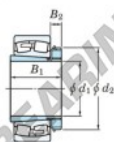

Spherical roller bearing 22236RHAK-H3136-JTEKT - 22236RHAK-H3136-JTEKT

<https://www.123bearing.ca/bearing-housing/roller-bearing/spherical/22236rhak-h3136-jtekt>

Boundary dimensions

| Bearing No. | Boundary dimensions (mm) | | | | Basic load ratings (kN) | | Limiting speeds (min: 1) | |
|-----------------|--------------------------|-----|----|--------|-------------------------|------|--------------------------|----------|
| | d1 | D | B | r (mm) | Cr | Cor | Grease lub. | Oil lub. |
| 22236RHAK-H3136 | 160 | 320 | 86 | 4 | 1320 | 1610 | 1100 | 1400 |

PRODUCT FEATURES

| | |
|------------------|---------------|
| Brand | JTEKT |
| N° Ean13 | 3616060791184 |
| Inside diameter | 160 mm |
| Outside diameter | 320 mm |
| Thickness | 86 mm |
| Limiting speed | 1100 rpm |
| Dynamic load | 1320 kN |
| Static load | 1610 kN |
| Packaging | 1 |