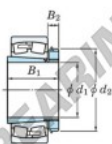

Spherical roller bearing 22238RK-H3138-JTEKT - 22238RK-H3138-JTEKT

<https://www.123bearing.ca/bearing-housing/roller-bearing/spherical/22238rk-h3138-jtekt>

Boundary dimensions

PRODUCT FEATURES

Brand	JTEKT
N° Ean13	3616060791283
Inside diameter	170 mm
Outside diameter	340 mm
Thickness	92 mm
Limiting speed	1000 rpm
Dynamic load	1390 kN
Static load	1730 kN
Packaging	1

contact@123bearing.ca

+1(646) 712 9672

CRT4 de Lesquin 60 Rue Du Haut De Sainghin 59273 Fretin FRANCE