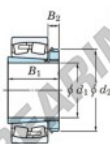

Spherical roller bearing 22238RHAK-H3138-JTEKT - 22238RHAK-H3138-JTEKT

<https://www.123bearing.ca/bearing-housing/roller-bearing/spherical/22238rhak-h3138-jtekt>

Boundary dimensions

PRODUCT FEATURES

Brand	JTEKT
N° Ean13	3616060791290
Inside diameter	170 mm
Outside diameter	340 mm
Thickness	92 mm
Limiting speed	1000 rpm
Dynamic load	1420 kN
Static load	1770 kN
Packaging	1

contact@123bearing.ca

+1(646) 712 9672

CRT4 de Lesquin 60 Rue Du Haut De Sainghin 59273 Fretin FRANCE