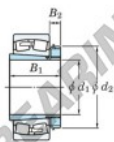

Spherical roller bearing 22244RHAK-H2344-JTEKT - 22244RHAK-H2344-JTEKT

<https://www.123bearing.ca/bearing-housing/roller-bearing/spherical/22244rhak-h2344-jtekt>

Boundary dimensions

Bearing No.	Boundary dimensions (mm)				Basic load ratings (kN)		Limiting speeds (min ⁻¹)	
	d1	D	B	(mm)	Cr	Cor	Grease lub.	Oil lub.
22244RHAK-H2344	200	460	145	5	2960	3470	730	970

PRODUCT FEATURES

Brand	JTEKT
N° Ean13	3616060791535
Inside diameter	200 mm
Outside diameter	460 mm
Thickness	145 mm
Limiting speed	970 rpm
Dynamic load	2960 kN
Static load	3470 kN
Packaging	1

contact@123bearing.ca