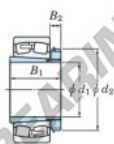

Spherical roller bearing 23048RHAK-H3048-JTEKT - 23048RHAK-H3048-JTEKT

<https://www.123bearing.ca/bearing-housing/roller-bearing/spherical/23048rhak-h3048-jtekt>

Boundary dimensions

Bearing No.	Boundary dimensions (mm)			Basic load ratings (kN)	Limiting speeds (min ⁻¹)	
	d1	D	B		C _r	C _{10r}
23048RHAK-H3048	220	360	92	1470	2180	860

PRODUCT FEATURES

Brand	JTEKT
N° Ean13	3616060791566
Inside diameter	220 mm
Inside diameter	8.661" inch
Outside diameter	360 mm
Outside diameter	14.173" inch
Thickness	92 mm
Thickness	3.622" inch
Limiting speed	860 rpm
Dynamic load	1470 kN
Static load	2180 kN
Packaging	1