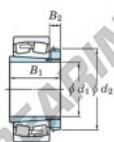

Spherical roller bearing 22348RHAK-H2348-JTEKT - 22348RHAK-H2348-JTEKT

<https://www.123bearing.ca/bearing-housing/roller-bearing/spherical/22348rhak-h2348-jtekt>

Boundary dimensions

Bearing No.	Boundary dimensions (mm)				Basic load ratings (kN)		Limiting speeds (min ⁻¹)	
	d1	d2	B	r (mm)	C _r	C _{0r}	Grease lub.	Oil lub.
22348RK-H2348	220	500	155	5	3360	4020	650	870

PRODUCT FEATURES

Brand	JTEKT
N° Ean13	3616060791658
Inside diameter	220 mm
Outside diameter	500 mm
Thickness	155 mm
Limiting speed	650 rpm
Dynamic load	3400 kN
Static load	3990 kN
Packaging	1

contact@123bearing.ca