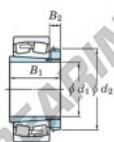

## Spherical roller bearing 22348RHAK-H2348-JTEKT - 22348RHAK-H2348-JTEKT

<https://www.123bearing.ca/bearing-housing/roller-bearing/spherical/22348rhak-h2348-jtekt>

Boundary dimensions

Bearing No.	Boundary dimensions (mm)			Basic load ratings (kN)		Limiting speeds (min <sup>-1</sup> )	
	d1	d2	B	C <sub>r</sub>	C <sub>0r</sub>	Grease lub.	Oil lub.
22348RH-H2348	220	500	155	3360	4020	650	870

## PRODUCT FEATURES

Brand	JTEKT
N° Ean13	3616060791658
Inside diameter	220 mm
Outside diameter	500 mm
Thickness	155 mm
Limiting speed	650 rpm
Dynamic load	3400 kN
Static load	3990 kN
Packaging	1

[contact@123bearing.ca](mailto:contact@123bearing.ca)