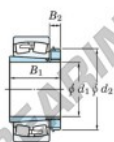

Spherical roller bearing 22348RHAK-H2348-JTEKT - 22348RHAK-H2348-JTEKT

<https://www.123bearing.ca/bearing-housing/roller-bearing/spherical/22348rhak-h2348-jtekt>

Boundary dimensions

| Bearing No. | Boundary dimensions (mm) | | | Basic load ratings (kN) | | Limiting speeds (min ⁻¹) | |
|---------------|--------------------------|-----|-----|-------------------------|-----------------|--------------------------------------|----------|
| | d1 | d2 | B | C _r | C _{0r} | Grease lub. | Oil lub. |
| 22348RK-H2348 | 220 | 500 | 155 | 3360 | 4020 | 650 | 870 |

PRODUCT FEATURES

| | |
|------------------|---------------|
| Brand | JTEKT |
| N° Ean13 | 3616060791658 |
| Inside diameter | 220 mm |
| Outside diameter | 500 mm |
| Thickness | 155 mm |
| Limiting speed | 650 rpm |
| Dynamic load | 3400 kN |
| Static load | 3990 kN |
| Packaging | 1 |