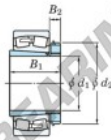

Spherical roller bearing

22348RHAK-H2348-JTEKT - 22348RHAK-H2348-JTEKT

<https://www.123bearing.ca/bearing-housing/roller-bearing/spherical/22348rhak-h2348-jtekt>

Boundary dimensions

Bearing No.	Boundary dimensions (mm)				Basic load ratings (kN)		Limiting speeds (min ⁻¹)	
	d1	B1	B	r (mm)	C _r	C _{0r}	Grease lub.	Oil lub.
22348RH-H2348	220	300	155	5	3360	4020	650	870

PRODUCT FEATURES

Brand	JTEKT
N° Ean13	3616060791658
Inside diameter	220 mm
Outside diameter	500 mm
Thickness	155 mm
Limiting speed	650 rpm
Dynamic load	3400 kN
Static load	3990 kN
Packaging	1

contact@123bearing.ca