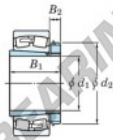

Spherical roller bearing 22348RHAK-H2348-JTEKT - 22348RHAK-H2348-JTEKT

<https://www.123bearing.ca/bearing-housing/roller-bearing/spherical/22348rhak-h2348-jtekt>

Boundary dimensions

Bearing No.	Boundary dimensions (mm)			Basic load ratings (kN)		Limiting speeds (min ⁻¹)	
	d1	d2	B	C _r	C _{0r}	Grease lub.	Oil lub.
22348RH-H2348	220	500	155	3360	4020	650	870

PRODUCT FEATURES

Brand	JTEKT
N° Ean13	3616060791658
Inside diameter	220 mm
Outside diameter	500 mm
Thickness	155 mm
Limiting speed	650 rpm
Dynamic load	3400 kN
Static load	3990 kN
Packaging	1

contact@123bearing.ca