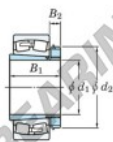

Spherical roller bearing 22348RHAK-H2348-JTEKT - 22348RHAK-H2348-JTEKT

<https://www.123bearing.ca/bearing-housing/roller-bearing/spherical/22348rhak-h2348-jtekt>

Boundary dimensions

Bearing No.	Boundary dimensions (mm)			Basic load ratings (kN)		Limiting speeds (min ⁻¹)	
	d1	d2	B	C _r	C _{0r}	Grease lub.	Oil lub.
22348RK-H2348	220	500	155	3360	4020	650	870

PRODUCT FEATURES

Brand	JTEKT
N° Ean13	3616060791658
Inside diameter	220 mm
Outside diameter	500 mm
Thickness	155 mm
Limiting speed	650 rpm
Dynamic load	3400 kN
Static load	3990 kN
Packaging	1

contact@123bearing.ca