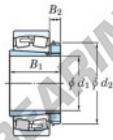

Spherical roller bearing 22348RHAK-H2348-JTEKT - 22348RHAK-H2348-JTEKT

<https://www.123bearing.ca/bearing-housing/roller-bearing/spherical/22348rhak-h2348-jtekt>

Boundary dimensions

Bearing No.	Boundary dimensions (mm)				Basic load ratings (kN)		Limiting speeds (min ⁻¹)	
	d1	d2	B	r (mm)	C _r	C _{0r}	Grease lub.	Oil lub.
22348RK-H2348	220	500	155	5	3360	4020	650	870

PRODUCT FEATURES

Brand	JTEKT
N° Ean13	3616060791658
Inside diameter	220 mm
Outside diameter	500 mm
Thickness	155 mm
Limiting speed	650 rpm
Dynamic load	3400 kN
Static load	3990 kN
Packaging	1

contact@123bearing.ca