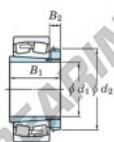

Spherical roller bearing 22348RHAK-H2348-JTEKT - 22348RHAK-H2348-JTEKT

<https://www.123bearing.ca/bearing-housing/roller-bearing/spherical/22348rhak-h2348-jtekt>

Boundary dimensions

Bearing No.	Boundary dimensions (mm)				Basic load ratings (kN)		Limiting speeds (min ⁻¹)	
	d1	d2	B	r (mm)	C _r	C _{0r}	Grease lub.	Oil lub.
22348RHAK-H2348	220	500	155	5	3360	4020	650	870

PRODUCT FEATURES

Brand	JTEKT
N° Ean13	3616060791658
Inside diameter	220 mm
Outside diameter	500 mm
Thickness	155 mm
Limiting speed	650 rpm
Dynamic load	3400 kN
Static load	3990 kN
Packaging	1

contact@123bearing.ca