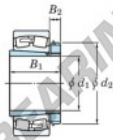

Spherical roller bearing 22348RHAK-H2348-JTEKT - 22348RHAK-H2348-JTEKT

<https://www.123bearing.ca/bearing-housing/roller-bearing/spherical/22348rhak-h2348-jtekt>

Boundary dimensions

Bearing No.	Boundary dimensions (mm)				Basic load ratings (kN)		Limiting speeds (min ⁻¹)	
	d1	B1	B	r (mm)	C _r	C _{0r}	Grease lub.	Oil lub.
22348RK-H2348	220	300	155	5	3360	4020	650	870

PRODUCT FEATURES

Brand	JTEKT
N° Ean13	3616060791658
Inside diameter	220 mm
Outside diameter	500 mm
Thickness	155 mm
Limiting speed	650 rpm
Dynamic load	3400 kN
Static load	3990 kN
Packaging	1

contact@123bearing.ca