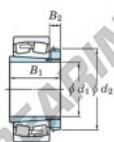

## Spherical roller bearing 22348RHAK-H2348-JTEKT - 22348RHAK-H2348-JTEKT

<https://www.123bearing.ca/bearing-housing/roller-bearing/spherical/22348rhak-h2348-jtekt>

Boundary dimensions

Bearing No.	Boundary dimensions (mm)			Basic load ratings (kN)		Limiting speeds (min <sup>-1</sup> )	
	d1	d2	B	C <sub>r</sub>	C <sub>0r</sub>	Grease lub.	Oil lub.
22348RHAK-H2348	220	500	155	3360	4020	650	870

## PRODUCT FEATURES

Brand	JTEKT
N° Ean13	3616060791658
Inside diameter	220 mm
Outside diameter	500 mm
Thickness	155 mm
Limiting speed	650 rpm
Dynamic load	3400 kN
Static load	3990 kN
Packaging	1

[contact@123bearing.ca](mailto:contact@123bearing.ca)