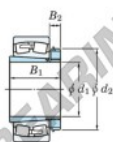

## Spherical roller bearing 22348RHAK-H2348-JTEKT - 22348RHAK-H2348-JTEKT

<https://www.123bearing.ca/bearing-housing/roller-bearing/spherical/22348rhak-h2348-jtekt>

Boundary dimensions

Bearing No.	Boundary dimensions (mm)				Basic load ratings (kN)		Limiting speeds (min <sup>-1</sup> )	
	d1	d2	B	r (mm)	C <sub>r</sub>	C <sub>0r</sub>	Grease lub.	Oil lub.
22348RHAK-H2348	220	500	155	5	3360	4020	650	870

## PRODUCT FEATURES

Brand	JTEKT
N° Ean13	3616060791658
Inside diameter	220 mm
Outside diameter	500 mm
Thickness	155 mm
Limiting speed	650 rpm
Dynamic load	3400 kN
Static load	3990 kN
Packaging	1

[contact@123bearing.ca](mailto:contact@123bearing.ca)