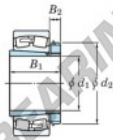

Spherical roller bearing 22348RHAK-H2348-JTEKT - 22348RHAK-H2348-JTEKT

<https://www.123bearing.ca/bearing-housing/roller-bearing/spherical/22348rhak-h2348-jtekt>

Boundary dimensions

Bearing No.	Boundary dimensions (mm)				Basic load ratings (kN)		Limiting speeds (min ⁻¹)	
	d1	B1	B	r (mm)	C _r	C _{0r}	Grease lub.	Oil lub.
22348RH-H2348	220	300	155	5	3360	4020	650	870

PRODUCT FEATURES

Brand	JTEKT
N° Ean13	3616060791658
Inside diameter	220 mm
Outside diameter	500 mm
Thickness	155 mm
Limiting speed	650 rpm
Dynamic load	3400 kN
Static load	3990 kN
Packaging	1

contact@123bearing.ca