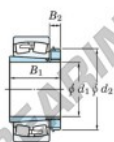

## Spherical roller bearing 22348RHAK-H2348-JTEKT - 22348RHAK-H2348-JTEKT

<https://www.123bearing.ca/bearing-housing/roller-bearing/spherical/22348rhak-h2348-jtekt>

Boundary dimensions

Bearing No.	Boundary dimensions (mm)				Basic load ratings (kN)		Limiting speeds (min <sup>-1</sup> )	
	d1	d2	B	r (mm)	C <sub>r</sub>	C <sub>0r</sub>	Grease lub.	Oil lub.
22348RH-H2348	220	500	155	5	3360	4020	650	870

## PRODUCT FEATURES

Brand	JTEKT
N° Ean13	3616060791658
Inside diameter	220 mm
Outside diameter	500 mm
Thickness	155 mm
Limiting speed	650 rpm
Dynamic load	3400 kN
Static load	3990 kN
Packaging	1

[contact@123bearing.ca](mailto:contact@123bearing.ca)