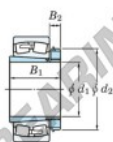

## Spherical roller bearing 22348RHAK-H2348-JTEKT - 22348RHAK-H2348-JTEKT

<https://www.123bearing.ca/bearing-housing/roller-bearing/spherical/22348rhak-h2348-jtekt>

Boundary dimensions

Bearing No.	Boundary dimensions (mm)				Basic load ratings (kN)		Limiting speeds (min <sup>-1</sup> )	
	d1	d2	B	r (mm)	C <sub>r</sub>	C <sub>0r</sub>	Grease lub.	Oil lub.
22348RK-H2348	220	500	155	5	3360	4020	650	870

## PRODUCT FEATURES

Brand	JTEKT
N° Ean13	3616060791658
Inside diameter	220 mm
Outside diameter	500 mm
Thickness	155 mm
Limiting speed	650 rpm
Dynamic load	3400 kN
Static load	3990 kN
Packaging	1

[contact@123bearing.ca](mailto:contact@123bearing.ca)