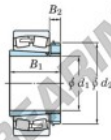

Spherical roller bearing

22348RHAK-H2348-JTEKT - 22348RHAK-H2348-JTEKT

<https://www.123bearing.ca/bearing-housing/roller-bearing/spherical/22348rhak-h2348-jtekt>

Boundary dimensions

Bearing No.	Boundary dimensions (mm)				Basic load ratings (kN)		Limiting speeds (min ⁻¹)	
	d1	B1	B	r (mm)	C _r	C _{0r}	Grease lub.	Oil lub.
22348RK-H2348	220	300	155	5	3360	4020	650	870

PRODUCT FEATURES

Brand	JTEKT
N° Ean13	3616060791658
Inside diameter	220 mm
Outside diameter	500 mm
Thickness	155 mm
Limiting speed	650 rpm
Dynamic load	3400 kN
Static load	3990 kN
Packaging	1

contact@123bearing.ca