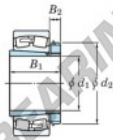

Spherical roller bearing 22348RHAK-H2348-JTEKT - 22348RHAK-H2348-JTEKT

<https://www.123bearing.ca/bearing-housing/roller-bearing/spherical/22348rhak-h2348-jtekt>

Boundary dimensions

Bearing No.	Boundary dimensions (mm)				Basic load ratings (kN)		Limiting speeds (min ⁻¹)	
	d1	d2	B	r (mm)	C _r	C _{0r}	Grease lub.	Oil lub.
22348RHAK-H2348	220	500	155	5	3360	4020	650	870

PRODUCT FEATURES

Brand	JTEKT
N° Ean13	3616060791658
Inside diameter	220 mm
Outside diameter	500 mm
Thickness	155 mm
Limiting speed	650 rpm
Dynamic load	3400 kN
Static load	3990 kN
Packaging	1

contact@123bearing.ca