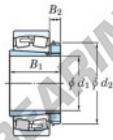

Spherical roller bearing 22348RHAK-H2348-JTEKT - 22348RHAK-H2348-JTEKT

<https://www.123bearing.ca/bearing-housing/roller-bearing/spherical/22348rhak-h2348-jtekt>

Boundary dimensions

Bearing No.	Boundary dimensions (mm)				Basic load ratings (kN)		Limiting speeds (min ⁻¹)	
	d1	d2	B	r (mm)	C _r	C _{0r}	Grease lub.	Oil lub.
22348RH-H2348	220	500	155	5	3360	4020	650	870

PRODUCT FEATURES

Brand	JTEKT
N° Ean13	3616060791658
Inside diameter	220 mm
Outside diameter	500 mm
Thickness	155 mm
Limiting speed	650 rpm
Dynamic load	3400 kN
Static load	3990 kN
Packaging	1

contact@123bearing.ca