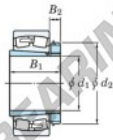

Spherical roller bearing 22348RHAK-H2348-JTEKT - 22348RHAK-H2348-JTEKT

<https://www.123bearing.ca/bearing-housing/roller-bearing/spherical/22348rhak-h2348-jtekt>

Boundary dimensions

Bearing No.	Boundary dimensions (mm)				Basic load ratings (kN)		Limiting speeds (min ⁻¹)	
	d1	B1	B2	r (mm)	C _r	C _{0r}	Grease lub.	Oil lub.
22348RHAK-H2348	220	300	155	5	3360	4020	650	870

PRODUCT FEATURES

Brand	JTEKT
N° Ean13	3616060791658
Inside diameter	220 mm
Outside diameter	500 mm
Thickness	155 mm
Limiting speed	650 rpm
Dynamic load	3400 kN
Static load	3990 kN
Packaging	1

contact@123bearing.ca