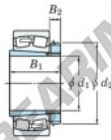

Spherical roller bearing

22348RHAK-H2348-JTEKT - 22348RHAK-H2348-JTEKT

<https://www.123bearing.ca/bearing-housing/roller-bearing/spherical/22348rhak-h2348-jtekt>

Boundary dimensions

Bearing No.	Boundary dimensions (mm)				Basic load ratings (kN)		Limiting speeds (min ⁻¹)	
	d1	d2	B	r (mm)	C _r	C _{0r}	Grease lub.	Oil lub.
22348RK-H2348	220	500	155	5	3360	4020	650	870

PRODUCT FEATURES

Brand	JTEKT
N° Ean13	3616060791658
Inside diameter	220 mm
Outside diameter	500 mm
Thickness	155 mm
Limiting speed	650 rpm
Dynamic load	3400 kN
Static load	3990 kN
Packaging	1

contact@123bearing.ca