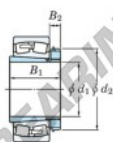

## Spherical roller bearing 22348RHAK-H2348-JTEKT - 22348RHAK-H2348-JTEKT

<https://www.123bearing.ca/bearing-housing/roller-bearing/spherical/22348rhak-h2348-jtekt>

Boundary dimensions

| Bearing No.   | Boundary dimensions (mm) |     |     |        | Basic load ratings (kN) |                 | Limiting speeds (min <sup>-1</sup> ) |          |
|---------------|--------------------------|-----|-----|--------|-------------------------|-----------------|--------------------------------------|----------|
|               | d1                       | d2  | B   | r (mm) | C <sub>r</sub>          | C <sub>0r</sub> | Grease lub.                          | Oil lub. |
| 22348RK-H2348 | 220                      | 500 | 155 | 5      | 3360                    | 4020            | 650                                  | 870      |

## PRODUCT FEATURES

|                  |               |
|------------------|---------------|
| Brand            | JTEKT         |
| N° Ean13         | 3616060791658 |
| Inside diameter  | 220 mm        |
| Outside diameter | 500 mm        |
| Thickness        | 155 mm        |
| Limiting speed   | 650 rpm       |
| Dynamic load     | 3400 kN       |
| Static load      | 3990 kN       |
| Packaging        | 1             |