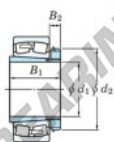

Spherical roller bearing 22348RHAK-H2348-JTEKT - 22348RHAK-H2348-JTEKT

<https://www.123bearing.ca/bearing-housing/roller-bearing/spherical/22348rhak-h2348-jtekt>

Boundary dimensions

Bearing No.	Boundary dimensions (mm)				Basic load ratings (kN)		Limiting speeds (min ⁻¹)	
	d1	d2	B	r (mm)	C _r	C _{0r}	Grease lub.	Oil lub.
22348RH-H2348	220	500	155	5	3360	4020	650	870

PRODUCT FEATURES

Brand	JTEKT
N° Ean13	3616060791658
Inside diameter	220 mm
Outside diameter	500 mm
Thickness	155 mm
Limiting speed	650 rpm
Dynamic load	3400 kN
Static load	3990 kN
Packaging	1

contact@123bearing.ca