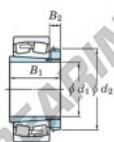

Spherical roller bearing 22348RHAK-H2348-JTEKT - 22348RHAK-H2348-JTEKT

<https://www.123bearing.ca/bearing-housing/roller-bearing/spherical/22348rhak-h2348-jtekt>

Boundary dimensions

Bearing No.	Boundary dimensions (mm)			Basic load ratings (kN)		Limiting speeds (min ⁻¹)	
	d1	d2	B	C _r	C _{0r}	Grease lub.	Oil lub.
22348RH-H2348	220	500	155	3360	4020	650	870

PRODUCT FEATURES

Brand	JTEKT
N° Ean13	3616060791658
Inside diameter	220 mm
Outside diameter	500 mm
Thickness	155 mm
Limiting speed	650 rpm
Dynamic load	3400 kN
Static load	3990 kN
Packaging	1

contact@123bearing.ca