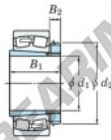

Spherical roller bearing

22348RHAK-H2348-JTEKT - 22348RHAK-H2348-JTEKT

<https://www.123bearing.ca/bearing-housing/roller-bearing/spherical/22348rhak-h2348-jtekt>

Boundary dimensions

Bearing No.	Boundary dimensions (mm)				Basic load ratings (kN)		Limiting speeds (min ⁻¹)	
	d1	d2	B	r (mm)	C _r	C _{0r}	Grease lub.	Oil lub.
22348RH-H2348	220	500	155	5	3360	4020	650	870

PRODUCT FEATURES

Brand	JTEKT
N° Ean13	3616060791658
Inside diameter	220 mm
Outside diameter	500 mm
Thickness	155 mm
Limiting speed	650 rpm
Dynamic load	3400 kN
Static load	3990 kN
Packaging	1

contact@123bearing.ca