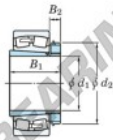

## Spherical roller bearing 22348RHAK-H2348-JTEKT - 22348RHAK-H2348-JTEKT

<https://www.123bearing.ca/bearing-housing/roller-bearing/spherical/22348rhak-h2348-jtekt>

Boundary dimensions

Bearing No.	Boundary dimensions (mm)			Basic load ratings (kN)		Limiting speeds (min <sup>-1</sup> )	
	d1	B1	B	C <sub>r</sub>	C <sub>0r</sub>	Grease lub.	Oil lub.
22348RHAK-H2348	220	300	155	3360	4020	650	870

## PRODUCT FEATURES

Brand	JTEKT
N° Ean13	3616060791658
Inside diameter	220 mm
Outside diameter	500 mm
Thickness	155 mm
Limiting speed	650 rpm
Dynamic load	3400 kN
Static load	3990 kN
Packaging	1

[contact@123bearing.ca](mailto:contact@123bearing.ca)