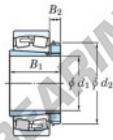

## Spherical roller bearing 22348RHAK-H2348-JTEKT - 22348RHAK-H2348-JTEKT

<https://www.123bearing.ca/bearing-housing/roller-bearing/spherical/22348rhak-h2348-jtekt>

Boundary dimensions

Bearing No.	Boundary dimensions (mm)				Basic load ratings (kN)		Limiting speeds (min <sup>-1</sup> )	
	d1	d2	B	r (mm)	C <sub>r</sub>	C <sub>0r</sub>	Grease lub.	Oil lub.
22348RK-H2348	220	500	155	5	3360	4020	650	870

## PRODUCT FEATURES

Brand	JTEKT
N° Ean13	3616060791658
Inside diameter	220 mm
Outside diameter	500 mm
Thickness	155 mm
Limiting speed	650 rpm
Dynamic load	3400 kN
Static load	3990 kN
Packaging	1

[contact@123bearing.ca](mailto:contact@123bearing.ca)