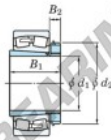

Spherical roller bearing

22348RHAK-H2348-JTEKT - 22348RHAK-H2348-JTEKT

<https://www.123bearing.ca/bearing-housing/roller-bearing/spherical/22348rhak-h2348-jtekt>

Boundary dimensions

Bearing No.	Boundary dimensions (mm)			Basic load ratings (kN)		Limiting speeds (min ⁻¹)	
	d1	d2	B	C _r	C _{0r}	Grease lub.	Oil lub.
22348RH-H2348	220	500	155	3360	4020	650	870

PRODUCT FEATURES

Brand	JTEKT
N° Ean13	3616060791658
Inside diameter	220 mm
Outside diameter	500 mm
Thickness	155 mm
Limiting speed	650 rpm
Dynamic load	3400 kN
Static load	3990 kN
Packaging	1

contact@123bearing.ca