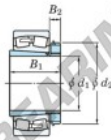

Spherical roller bearing

22348RHAK-H2348-JTEKT - 22348RHAK-H2348-JTEKT

<https://www.123bearing.ca/bearing-housing/roller-bearing/spherical/22348rhak-h2348-jtekt>

Boundary dimensions

Bearing No.	Boundary dimensions (mm)			Basic load ratings (kN)		Limiting speeds (min ⁻¹)	
	d1	d2	B	C _r	C _{0r}	Grease lub.	Oil lub.
22348RK-H2348	220	500	155	3360	4020	650	870

PRODUCT FEATURES

Brand	JTEKT
N° Ean13	3616060791658
Inside diameter	220 mm
Outside diameter	500 mm
Thickness	155 mm
Limiting speed	650 rpm
Dynamic load	3400 kN
Static load	3990 kN
Packaging	1

contact@123bearing.ca