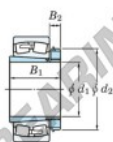

Spherical roller bearing 22348RHAK-H2348-JTEKT - 22348RHAK-H2348-JTEKT

<https://www.123bearing.ca/bearing-housing/roller-bearing/spherical/22348rhak-h2348-jtekt>

Boundary dimensions

Bearing No.	Boundary dimensions (mm)			Basic load ratings (kN)		Limiting speeds (min ⁻¹)	
	d1	d2	B	C _r	C _{0r}	Grease lub.	Oil lub.
22348RK-H2348	220	500	155	3360	4020	650	870

PRODUCT FEATURES

Brand	JTEKT
N° Ean13	3616060791658
Inside diameter	220 mm
Outside diameter	500 mm
Thickness	155 mm
Limiting speed	650 rpm
Dynamic load	3400 kN
Static load	3990 kN
Packaging	1

contact@123bearing.ca