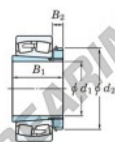

## Spherical roller bearing 23052RHAK-H3052-JTEKT - 23052RHAK-H3052-JTEKT

<https://www.123bearing.ca/bearing-housing/roller-bearing/spherical/23052rhak-h3052-jtekt>

Boundary dimensions

Bearing No.	Boundary dimensions (mm)				Basic load ratings (kN)		Limiting speeds (min. <sup>-1</sup> )	
	d1	d2	B	r (mm)	Cr	Cor	Grease lub.	Oil lub.
23052RHAK-H3052	240	400	104	4	1850	2720	760	1000

## PRODUCT FEATURES

Brand	JTEKT
N° Ean13	3616060791689
Inside diameter	240 mm
Outside diameter	400 mm
Thickness	104 mm
Limiting speed	760 rpm
Dynamic load	1850 kN
Static load	2720 kN
Packaging	1

[contact@123bearing.ca](mailto:contact@123bearing.ca)