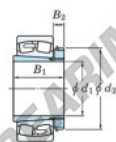

Spherical roller bearing 23052RHAK-H3052-JTEKT - 23052RHAK-H3052-JTEKT

<https://www.123bearing.ca/bearing-housing/roller-bearing/spherical/23052rhak-h3052-jtekt>

Boundary dimensions

Bearing No.	Boundary dimensions (mm)				Basic load ratings (kN)		Limiting speeds (min ⁻¹)	
	d1	d2	B	r (mm)	Cr	Cor	Grease lub.	Oil lub.
23052RHAK-H3052	240	400	104	4	1850	2720	760	1000

PRODUCT FEATURES

Brand	JTEKT
N° Ean13	3616060791689
Inside diameter	240 mm
Outside diameter	400 mm
Thickness	104 mm
Limiting speed	760 rpm
Dynamic load	1850 kN
Static load	2720 kN
Packaging	1

contact@123bearing.ca