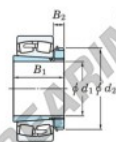

## Spherical roller bearing 23052RHAK-H3052-JTEKT - 23052RHAK-H3052-JTEKT

<https://www.123bearing.ca/bearing-housing/roller-bearing/spherical/23052rhak-h3052-jtekt>

Boundary dimensions

Bearing No.	Boundary dimensions (mm)				Basic load ratings (kN)		Limiting speeds (min <sup>-1</sup> )	
	d1	B	B	r (mm)	Cr	Cor	Grease lub.	Oil lub.
23052RHAK-H3052	240	400	104	4	1850	2720	760	1000

## PRODUCT FEATURES

Brand	JTEKT
N° Ean13	3616060791689
Inside diameter	240 mm
Outside diameter	400 mm
Thickness	104 mm
Limiting speed	760 rpm
Dynamic load	1850 kN
Static load	2720 kN
Packaging	1

[contact@123bearing.ca](mailto:contact@123bearing.ca)