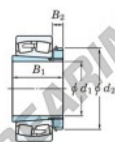

## Spherical roller bearing 23052RHAK-H3052-JTEKT - 23052RHAK-H3052-JTEKT

<https://www.123bearing.ca/bearing-housing/roller-bearing/spherical/23052rhak-h3052-jtekt>

Boundary dimensions

Bearing No.	Boundary dimensions (mm)				Basic load ratings (kN)		Limiting speeds (min. <sup>-1</sup> )	
	d1	B	B	r (mm)	Cr	Cor	Grease lub.	Oil lub.
23052RHAK-H3052	240	400	104	4	1850	2720	760	1000

## PRODUCT FEATURES

Brand	JTEKT
N° Ean13	3616060791689
Inside diameter	240 mm
Outside diameter	400 mm
Thickness	104 mm
Limiting speed	760 rpm
Dynamic load	1850 kN
Static load	2720 kN
Packaging	1

[contact@123bearing.ca](mailto:contact@123bearing.ca)