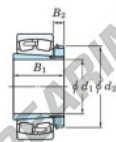

## Spherical roller bearing 23052RHAK-H3052-JTEKT - 23052RHAK-H3052-JTEKT

<https://www.123bearing.ca/bearing-housing/roller-bearing/spherical/23052rhak-h3052-jtekt>

Boundary dimensions

Bearing No.	Boundary dimensions (mm)				Basic load ratings (kN)		Limiting speeds (min. <sup>-1</sup> )	
	d1	B	B	r (mm)	Cr	Cor	Grease lub.	Oil lub.
23052RHAK-H3052	240	400	104	4	1850	2720	760	1000

## PRODUCT FEATURES

Brand	JTEKT
N° Ean13	3616060791689
Inside diameter	240 mm
Outside diameter	400 mm
Thickness	104 mm
Limiting speed	760 rpm
Dynamic load	1850 kN
Static load	2720 kN
Packaging	1

[contact@123bearing.ca](mailto:contact@123bearing.ca)