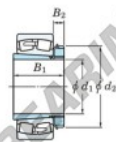

Spherical roller bearing

23052RHAK-H3052-JTEKT - 23052RHAK-H3052-JTEKT

<https://www.123bearing.ca/bearing-housing/roller-bearing/spherical/23052rhak-h3052-jtekt>

Boundary dimensions

Bearing No.	Boundary dimensions (mm)				Basic load ratings (kN)		Limiting speeds (min ⁻¹)	
	d1	d2	B	r (mm)	Cr	Cor	Grease lub.	Oil lub.
23052RHAK-H3052	240	400	104	4	1850	2720	760	1000

PRODUCT FEATURES

Brand	JTEKT
N° Ean13	3616060791689
Inside diameter	240 mm
Outside diameter	400 mm
Thickness	104 mm
Limiting speed	760 rpm
Dynamic load	1850 kN
Static load	2720 kN
Packaging	1

contact@123bearing.ca