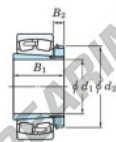

Spherical roller bearing 23052RHAK-H3052-JTEKT - 23052RHAK-H3052-JTEKT

<https://www.123bearing.ca/bearing-housing/roller-bearing/spherical/23052rhak-h3052-jtekt>

Boundary dimensions

Bearing No.	Boundary dimensions (mm)				Basic load ratings (kN)		Limiting speeds (min⁻¹)	
	d1	B	B	r (mm)	Cr	Cor	Grease lub.	Oil lub.
23052RHAK-H3052	240	400	104	4	1850	2720	760	1000

PRODUCT FEATURES

Brand	JTEKT
N° Ean13	3616060791689
Inside diameter	240 mm
Outside diameter	400 mm
Thickness	104 mm
Limiting speed	760 rpm
Dynamic load	1850 kN
Static load	2720 kN
Packaging	1

contact@123bearing.ca

+1(646) 712 9672

CRT4 de Lesquin 60 Rue Du Haut De Sainghin 59273 Fretin FRANCE