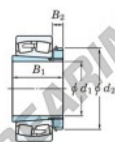

## Spherical roller bearing 23052RHAK-H3052-JTEKT - 23052RHAK-H3052-JTEKT

<https://www.123bearing.ca/bearing-housing/roller-bearing/spherical/23052rhak-h3052-jtekt>

Boundary dimensions

Bearing No.	Boundary dimensions (mm)				Basic load ratings (kN)		Limiting speeds (min <sup>-1</sup> )	
	d1	B	B	r (mm)	Cr	Cor	Grease lub.	Oil lub.
23052RHAK-H3052	240	400	104	4	1850	2720	760	1000

## PRODUCT FEATURES

Brand	JTEKT
N° Ean13	3616060791689
Inside diameter	240 mm
Outside diameter	400 mm
Thickness	104 mm
Limiting speed	760 rpm
Dynamic load	1850 kN
Static load	2720 kN
Packaging	1

[contact@123bearing.ca](mailto:contact@123bearing.ca)