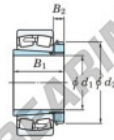

Spherical roller bearing 23052RHAK-H3052-JTEKT - 23052RHAK-H3052-JTEKT

<https://www.123bearing.ca/bearing-housing/roller-bearing/spherical/23052rhak-h3052-jtekt>

Boundary dimensions

Bearing No.	Boundary dimensions (mm)				Basic load ratings (kN)		Limiting speeds (min ⁻¹)	
	d1	d2	B	r (mm)	Cr	Cor	Grease lub.	Oil lub.
23052RHAK-H3052	240	400	104	4	1850	2720	760	1000

PRODUCT FEATURES

Brand	JTEKT
N° Ean13	3616060791689
Inside diameter	240 mm
Outside diameter	400 mm
Thickness	104 mm
Limiting speed	760 rpm
Dynamic load	1850 kN
Static load	2720 kN
Packaging	1

contact@123bearing.ca