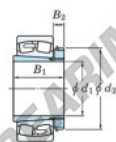

## Spherical roller bearing 23052RHAK-H3052-JTEKT - 23052RHAK-H3052-JTEKT

<https://www.123bearing.ca/bearing-housing/roller-bearing/spherical/23052rhak-h3052-jtekt>

Boundary dimensions

Bearing No.	Boundary dimensions (mm)				Basic load ratings (kN)		Limiting speeds (min <sup>-1</sup> )	
	d1	d2	B	r (mm)	Cr	Cor	Grease lub.	Oil lub.
23052RHAK-H3052	240	400	104	4	1850	2720	760	1000

## PRODUCT FEATURES

Brand	JTEKT
N° Ean13	3616060791689
Inside diameter	240 mm
Outside diameter	400 mm
Thickness	104 mm
Limiting speed	760 rpm
Dynamic load	1850 kN
Static load	2720 kN
Packaging	1

[contact@123bearing.ca](mailto:contact@123bearing.ca)