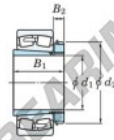

## Spherical roller bearing 23052RHAK-H3052-JTEKT - 23052RHAK-H3052-JTEKT

<https://www.123bearing.ca/bearing-housing/roller-bearing/spherical/23052rhak-h3052-jtekt>

Boundary dimensions

Bearing No.	Boundary dimensions (mm)				Basic load ratings (kN)		Limiting speeds (min <sup>-1</sup> )	
	d1	d2	B	r (mm)	Cr	Cor	Grease lub.	Oil lub.
23052RHAK-H3052	240	400	104	4	1850	2720	760	1000

## PRODUCT FEATURES

Brand	JTEKT
N° Ean13	3616060791689
Inside diameter	240 mm
Outside diameter	400 mm
Thickness	104 mm
Limiting speed	760 rpm
Dynamic load	1850 kN
Static load	2720 kN
Packaging	1

[contact@123bearing.ca](mailto:contact@123bearing.ca)