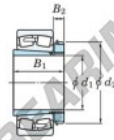

## Spherical roller bearing 23052RHAK-H3052-JTEKT - 23052RHAK-H3052-JTEKT

<https://www.123bearing.ca/bearing-housing/roller-bearing/spherical/23052rhak-h3052-jtekt>

Boundary dimensions

Bearing No.	Boundary dimensions (mm)				Basic load ratings (kN)		Limiting speeds (min <sup>-1</sup> )	
	d1	B	B	r (mm)	Cr	Cor	Grease lub.	Oil lub.
23052RHAK-H3052	240	400	104	4	1850	2720	760	1000

## PRODUCT FEATURES

Brand	JTEKT
N° Ean13	3616060791689
Inside diameter	240 mm
Outside diameter	400 mm
Thickness	104 mm
Limiting speed	760 rpm
Dynamic load	1850 kN
Static load	2720 kN
Packaging	1

[contact@123bearing.ca](mailto:contact@123bearing.ca)