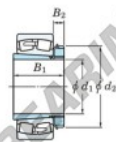

## Spherical roller bearing 23052RHAK-H3052-JTEKT - 23052RHAK-H3052-JTEKT

<https://www.123bearing.ca/bearing-housing/roller-bearing/spherical/23052rhak-h3052-jtekt>

Boundary dimensions

Bearing No.	Boundary dimensions (mm)				Basic load ratings (kN)		Limiting speeds (min <sup>-1</sup> )	
	d1	B	B	r (mm)	Cr	Cor	Grease lub.	Oil lub.
23052RHAK-H3052	240	400	104	4	1850	2720	760	1000

## PRODUCT FEATURES

Brand	JTEKT
N° Ean13	3616060791689
Inside diameter	240 mm
Outside diameter	400 mm
Thickness	104 mm
Limiting speed	760 rpm
Dynamic load	1850 kN
Static load	2720 kN
Packaging	1

[contact@123bearing.ca](mailto:contact@123bearing.ca)