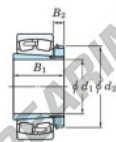

## Spherical roller bearing 23052RHAK-H3052-JTEKT - 23052RHAK-H3052-JTEKT

<https://www.123bearing.ca/bearing-housing/roller-bearing/spherical/23052rhak-h3052-jtekt>

Boundary dimensions

Bearing No.	Boundary dimensions (mm)				Basic load ratings (kN)		Limiting speeds (min <sup>-1</sup> )	
	d1	d2	B	r (mm)	Cr	Cor	Grease lub.	Oil lub.
23052RHAK-H3052	240	400	104	4	1850	2720	760	1000

## PRODUCT FEATURES

Brand	JTEKT
N° Ean13	3616060791689
Inside diameter	240 mm
Outside diameter	400 mm
Thickness	104 mm
Limiting speed	760 rpm
Dynamic load	1850 kN
Static load	2720 kN
Packaging	1

[contact@123bearing.ca](mailto:contact@123bearing.ca)