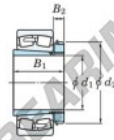

## Spherical roller bearing 23052RHAK-H3052-JTEKT - 23052RHAK-H3052-JTEKT

<https://www.123bearing.ca/bearing-housing/roller-bearing/spherical/23052rhak-h3052-jtekt>

Boundary dimensions

Bearing No.	Boundary dimensions (mm)				Basic load ratings (kN)		Limiting speeds (min. <sup>-1</sup> )	
	d1	B	B	r (mm)	Cr	Cor	Grease lub.	Oil lub.
23052RHAK-H3052	240	400	104	4	1850	2720	760	1000

## PRODUCT FEATURES

Brand	JTEKT
N° Ean13	3616060791689
Inside diameter	240 mm
Outside diameter	400 mm
Thickness	104 mm
Limiting speed	760 rpm
Dynamic load	1850 kN
Static load	2720 kN
Packaging	1

[contact@123bearing.ca](mailto:contact@123bearing.ca)