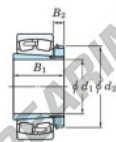

Spherical roller bearing 23052RHAK-H3052-JTEKT - 23052RHAK-H3052-JTEKT

<https://www.123bearing.ca/bearing-housing/roller-bearing/spherical/23052rhak-h3052-jtekt>

Boundary dimensions

Bearing No.	Boundary dimensions (mm)				Basic load ratings (kN)		Limiting speeds (min ⁻¹)	
	d1	d2	B	r (mm)	Cr	Cor	Grease lub.	Oil lub.
23052RHAK-H3052	240	400	104	4	1850	2720	760	1000

PRODUCT FEATURES

Brand	JTEKT
N° Ean13	3616060791689
Inside diameter	240 mm
Outside diameter	400 mm
Thickness	104 mm
Limiting speed	760 rpm
Dynamic load	1850 kN
Static load	2720 kN
Packaging	1

contact@123bearing.ca