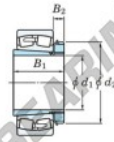

## 23052RHAK-H3052-JTEKT - 23052RHAK-H3052-JTEKT

<https://www.123bearing.ca/bearing-housing/roller-bearing/spherical/23052rhak-h3052-jtekt>

Boundary dimensions

Bearing No.	Boundary dimensions (mm)				Basic load ratings (kN)		Limiting speeds (min <sup>-1</sup> )	
	d1	d2	B	r (mm)	Cr	Cor	Grease lub.	Oil lub.
23052RHAK-H3052	240	400	104	4	1850	2720	760	1000

## PRODUCT FEATURES

Brand	JTEKT
N° Ean13	3616060791689
Inside diameter	240 mm
Outside diameter	400 mm
Thickness	104 mm
Limiting speed	760 rpm
Dynamic load	1850 kN
Static load	2720 kN
Packaging	1

[contact@123bearing.ca](mailto:contact@123bearing.ca)