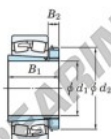

Spherical roller bearing 23960RK-H3960-JTEKT - 23960RK-H3960-JTEKT

<https://www.123bearing.ca/bearing-housing/roller-bearing/spherical/23960rk-h3960-jtekt>

Boundary dimensions

Bearing No.	Boundary dimensions (mm)				Basic load ratings (kN)		Limiting speeds (min ⁻¹)	
	d1	d2	B	r (mm)	C _r	C _{0r}	Grease lub.	Oil lub.
23960RK-H3960	280	420	90	3	1610	2610	680	910

PRODUCT FEATURES

Brand	JTEKT
N° Ean13	3616060791900
Inside diameter	280 mm
Outside diameter	420 mm
Thickness	90 mm
Limiting speed	680 rpm
Dynamic load	1610 kN
Static load	2610 kN
Packaging	1

contact@123bearing.ca