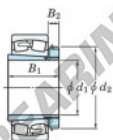

Spherical roller bearing 23260RK-H3260-JTEKT - 23260RK-H3260-JTEKT

<https://www.123bearing.ca/bearing-housing/roller-bearing/spherical/23260rk-h3260-jtekt>

Boundary dimensions

Bearing No.	Boundary dimensions (mm)				Basic load ratings (kN)		Limiting speeds (min ⁻¹)	
	d ₁	D	B	r (mm)	C _r	C _{0r}	Grease lub.	Oil lub.
23260RK-H3260	280	540	192	5	4300	5910	540	720

PRODUCT FEATURES

Brand	JTEKT
N° Ean13	3616060791986
Inside diameter	280 mm
Outside diameter	540 mm
Thickness	192 mm
Limiting speed	540 rpm
Dynamic load	4300 kN
Static load	5910 kN
Packaging	1

contact@123bearing.ca