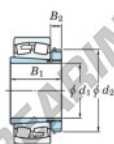

Spherical roller bearing 23068RHAK-H3068-JTEKT - 23068RHAK-H3068-JTEKT

<https://www.123bearing.ca/bearing-housing/roller-bearing/spherical/23068rhak-h3068-jtekt>

Boundary dimensions

Bearing No.	Boundary dimensions (mm)				Basic load ratings (kN)		Limiting speeds (min ⁻¹)	
	d1	d2	B	B1	Cr	C0r	Grease lub.	Oil lub.
23068RHAK-H3068	320	520	133	5	2930	4470	530	710

PRODUCT FEATURES

Brand	JTEKT
N° Ean13	3616060792136
Inside diameter	320 mm
Outside diameter	520 mm
Thickness	133 mm
Limiting speed	530 rpm
Dynamic load	2930 kN
Static load	4470 kN
Packaging	1

contact@123bearing.ca