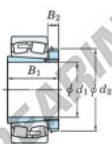

Spherical roller bearing 23072RK-H3072-JTEKT - 23072RK-H3072-JTEKT

<https://www.123bearing.ca/bearing-housing/roller-bearing/spherical/23072rk-h3072-jtekt>

Boundary dimensions

Bearing No.	Boundary dimensions (mm)				Bore load ratings (kN)		Limiting speeds (min ⁻¹)	
	d1	D _e	B	r (mm)	C _r	C _{0r}	Grease lub.	Oil lub.
23072RK-H3072	340	540	134	5	2860	4800	500	660

PRODUCT FEATURES

Brand	JTEKT
N° Ean13	3616060792211
Inside diameter	340 mm
Outside diameter	540 mm
Thickness	134 mm
Limiting speed	500 rpm
Dynamic load	2860 kN
Static load	4800 kN
Packaging	1

contact@123bearing.ca