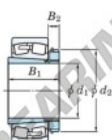

## Spherical roller bearing 23088RHAK-H3088-JTEKT - 23088RHAK-H3088-JTEKT

<https://www.123bearing.ca/bearing-housing/roller-bearing/spherical/23088rhak-h3088-jtekt>

Boundary dimensions

Bearing No.	Boundary dimensions (mm)				Basic load ratings (kN)		Limiting speeds (min <sup>-1</sup> )	
	d1	d2	B	B2	Cr	Cor	Grease lub.	Oil lub.
23088RHAK-H3088	410	650	157	6	4230	6910	370	490

## PRODUCT FEATURES

Brand	JTEKT
N° Ean13	3616060792556
Inside diameter	410 mm
Outside diameter	650 mm
Thickness	157 mm
Limiting speed	370 rpm
Dynamic load	230 kN
Static load	6910 kN
Packaging	1

[contact@123bearing.ca](mailto:contact@123bearing.ca)