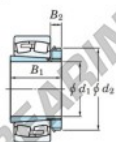

Spherical roller bearing 23092RK-H3092-JTEKT - 23092RK-H3092-JTEKT

<https://www.123bearing.ca/bearing-housing/roller-bearing/spherical/23092rk-h3092-jtekt>

Boundary dimensions

Bearing No.	Boundary dimensions (mm)			Basic load ratings (kN)		Limiting speeds (min ⁻¹)	
	d1	B	B1	Cr	C0r	Grease lub.	Oil lub.
23092RK-H3092	430	680	163	4060	7170	340	460

PRODUCT FEATURES

Brand	JTEKT
N° Ean13	3616060792624
Inside diameter	430 mm
Outside diameter	680 mm
Thickness	163 mm
Limiting speed	340 rpm
Dynamic load	4060 kN
Static load	7170 kN
Packaging	1

contact@123bearing.ca