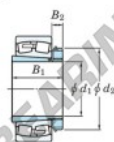

## Spherical roller bearing 23196RK-H3196-JTEKT - 23196RK-H3196-JTEKT

<https://www.123bearing.ca/bearing-housing/roller-bearing/spherical/23196rk-h3196-jtekt>

Boundary dimensions

Bearing No.	Bearing dimensions (mm)			r/min	Basic load ratings (N)		Limiting speeds (min <sup>-1</sup> )	
	d1	d2	B		Cr	C0r	Grease lub.	Oil lub.
23196RK-H3196	450	790	248	7.5	6840	11500	280	350

## PRODUCT FEATURES

Brand	JTEKT
N° Ean13	3616060792730
Inside diameter	450 mm
Inside diameter	17.717" inch
Outside diameter	790 mm
Outside diameter	31.102" inch
Thickness	248 mm
Thickness	9.764" inch
Limiting speed	280 rpm
Dynamic load	6840 kN
Static load	11500 kN
Packaging	1