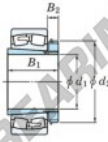

Spherical roller bearing 23296RK-H3296-JTEKT - 23296RK-H3296-JTEKT

<https://www.123bearing.ca/bearing-housing/roller-bearing/spherical/23296rk-h3296-jtekt>

Boundary dimensions

PRODUCT FEATURES

Brand	JTEKT
N° Ean13	3616060792754
Inside diameter	450 mm
Outside diameter	870 mm
Thickness	310 mm
Limiting speed	250 rpm
Dynamic load	10500 kN
Static load	15100 kN
Packaging	1

contact@123bearing.ca

+1(646) 712 9672

CRT4 de Lesquin 60 Rue Du Haut De Sainghin 59273 Fretin FRANCE