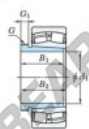

Spherical roller bearing

22209RZK-AH309-JTEKT - 22209RZK-AH309-JTEKT

https://www.123bearing.ca/bearing-housing/roller-bearing/spherical/22209rzk-ah309-jtekt

Boundary dimensions

Bearing No.	Boundary dimensions(mm)				Basic load ratings(kN)		Limiting speeds(rpm)	
	d	D	B	T	C ₁₀	C ₉₀	n ₁₀	n ₉₀
22209RZK-AH309	40	85	23	1.1	119	110	5800	7700

PRODUCT FEATURES

Brand	JTEKT
N° Ean13	3616060792884
Inside diameter	40 mm
Outside diameter	85 mm
Thickness	23 mm
Limiting speed	5800 rpm
Dynamic load	119 kN
Static load	110 kN
Packaging	1

contact@123bearing.ca