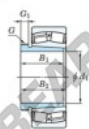

Spherical roller bearing 22226RZK-AHX3126-JTEKT - 22226RZK-AHX3126-JTEKT

<https://www.123bearing.ca/bearing-housing/roller-bearing/spherical/22226rzk-ahx3126-jtekt>

Boundary dimensions

PRODUCT FEATURES

Brand	JTEKT
N° Ean13	3616060793423
Inside diameter	125 mm
Outside diameter	230 mm
Thickness	64 mm
Limiting speed	1900 rpm
Dynamic load	821 kN
Static load	914 kN
Packaging	1

contact@123bearing.ca

+1(646) 712 9672

CRT4 de Lesquin 60 Rue Du Haut De Sainghin 59273 Fretin FRANCE