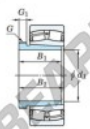

Spherical roller bearing 24138RRK30-AH24138-JTEKT - 24138RRK30-AH24138-JTEKT

<https://www.123bearing.ca/bearing-housing/roller-bearing/spherical/24138rrk30-ah24138-jtekt>

Boundary dimensions

PRODUCT FEATURES

Brand	JTEKT
N° Ean13	3616060793799
Inside diameter	180 mm
Outside diameter	320 mm
Thickness	128 mm
Limiting speed	1000 rpm
Dynamic load	1750 kN
Static load	2470 kN
Packaging	1

contact@123bearing.ca

+1(646) 712 9672

CRT4 de Lesquin 60 Rue Du Haut De Sainghin 59273 Fretin FRANCE