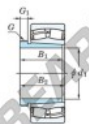

Spherical roller bearing

22344RK-AH2344-JTEKT - 22344RK-AH2344-JTEKT

https://www.123bearing.ca/bearing-housing/roller-bearing/spherical/22344rk-ah2344-jtekt

Boundary dimensions

PRODUCT FEATURES

Brand	JTEKT
N° Ean13	3616060794178
Inside diameter	200 mm
Outside diameter	460 mm
Thickness	145 mm
Limiting speed	720 rpm
Dynamic load	2980 kN
Static load	3380 kN
Packaging	1

contact@123bearing.ca

+1(646) 712 9672

CRT4 de Lesquin 60 Rue Du Haut De Sainghin 59273 Fretin FRANCE