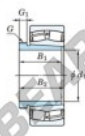

Spherical roller bearing 23256RK-AH2356-JTEKT - 23256RK-AH2356-JTEKT

<https://www.123bearing.ca/bearing-housing/roller-bearing/spherical/23256rk-ah2356-jtekt>

Boundary dimensions

PRODUCT FEATURES

Brand	JTEKT
N° Ean13	3616060794598
Inside diameter	260 mm
Outside diameter	500 mm
Thickness	176 mm
Limiting speed	610 rpm
Dynamic load	3370 kN
Static load	4910 kN
Packaging	1

contact@123bearing.ca

+1(646) 712 9672

CRT4 de Lesquin 60 Rue Du Haut De Sainghin 59273 Fretin FRANCE