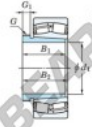

## Spherical roller bearing 23968RK-AH3968-JTEKT - 23968RK-AH3968-JTEKT

<https://www.123bearing.ca/bearing-housing/roller-bearing/spherical/23968rk-ah3968-jtekt>

Boundary dimensions

| Bearing No.    | Boundary Dimensions(mm) |     |    |        | Basic load ratings(kN) |      | Limiting speeds(rpm)-1 |     |
|----------------|-------------------------|-----|----|--------|------------------------|------|------------------------|-----|
|                | d1                      | d2  | B  | T (mm) | C                      | C0   | Cr                     | Co  |
| 23968RK-AH3968 | 320                     | 460 | 90 | 3      | 1680                   | 2980 | 590                    | 790 |

### PRODUCT FEATURES

|                  |               |
|------------------|---------------|
| Brand            | JTEKT         |
| N° Ean13         | 3616060796103 |
| Inside diameter  | 320 mm        |
| Outside diameter | 460 mm        |
| Thickness        | 90 mm         |
| Limiting speed   | 590 rpm       |
| Dynamic load     | 1680 kN       |
| Static load      | 2980 kN       |
| Packaging        | 1             |