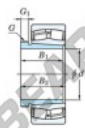

Spherical roller bearing 23172RHAK-AH3172-JTEKT - 23172RHAK-AH3172-JTEKT

<https://www.123bearing.ca/bearing-housing/roller-bearing/spherical/23172rhak-ah3172-jtekt>

Boundary dimensions

PRODUCT FEATURES

Brand	JTEKT
N° Ean13	3616060796240
Inside diameter	340 mm
Outside diameter	600 mm
Thickness	192 mm
Limiting speed	450 rpm
Dynamic load	4830 kN
Static load	7210 kN
Packaging	1

contact@123bearing.ca

+1(646) 712 9672

CRT4 de Lesquin 60 Rue Du Haut De Sainghin 59273 Fretin FRANCE