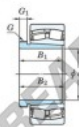

Spherical roller bearing 23088RHAK-AHX3088-JTEKT - 23088RHAK-AHX3088-JTEKT

<https://www.123bearing.ca/bearing-housing/roller-bearing/spherical/23088rhak-ahx3088-jtekt>

Boundary dimensions

PRODUCT FEATURES

Brand	JTEKT
N° Ean13	3616060796363
Inside diameter	420 mm
Outside diameter	650 mm
Thickness	157 mm
Limiting speed	370 rpm
Dynamic load	4230 kN
Static load	6910 kN
Packaging	1

contact@123bearing.ca

+1(646) 712 9672

CRT4 de Lesquin 60 Rue Du Haut De Sainghin 59273 Fretin FRANCE