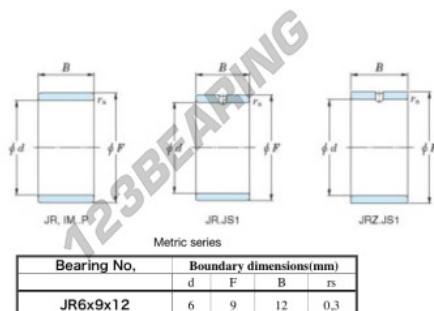

Inner ring JR6X9X12-JTEKT - JR6X9X12-JTEKT

<https://www.123bearing.ca/bearing-housing/needle-roller-bearing/inner-ring/jr6x9x12-jtekt>

Boundary dimensions

PRODUCT FEATURES

Brand	JTEKT
N° Ean13	3616060796639
Inside diameter	6 mm
Outside diameter	9 mm
Thickness	12 mm
Type	JR
Packaging	1