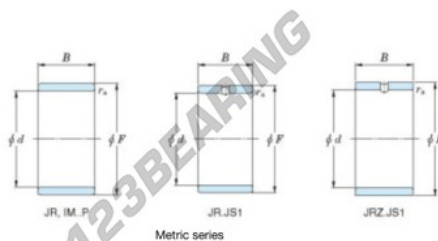

Inner ring JR6X10X10-JTEKT - JR6X10X10-JTEKT

<https://www.123bearing.ca/bearing-housing/needle-roller-bearing/inner-ring/jr6x10x10-jtekt>

Boundary dimensions

Bearing No.	Boundary dimensions(mm)			
	d	F	B	rs
JR6x10x10	6	10	10	0,3

PRODUCT FEATURES

Brand	JTEKT
N° Ean13	3616060796653
Inside diameter	6 mm
Outside diameter	10 mm
Thickness	10 mm
Type	JR
Packaging	1

contact@123bearing.ca

+1(646) 712 9672

CRT4 de Lesquin 60 Rue Du Haut De Sainghin 59273 Fretin FRANCE