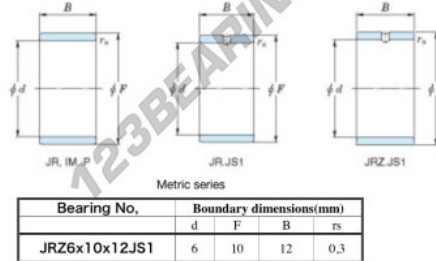

## Inner ring JRZ6X10X12JS1-JTEKT - JRZ6X10X12JS1-JTEKT

<https://www.123bearing.ca/bearing-housing/needle-roller-bearing/inner-ring/jrz6x10x12js1-jtekt>

Boundary dimensions

## PRODUCT FEATURES

Brand	JTEKT
N° Ean13	3616060796684
Inside diameter	6 mm
Outside diameter	10 mm
Thickness	12 mm
Type	JR...JS1
Packaging	1

[contact@123bearing.ca](mailto:contact@123bearing.ca)

+1(646) 712 9672