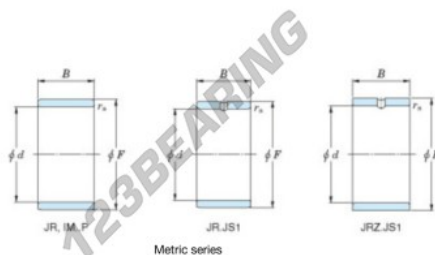

Inner ring JR10X14X11JS1-JTEKT - JR10X14X11JS1-JTEKT

<https://www.123bearing.ca/bearing-housing/needle-roller-bearing/inner-ring/jr10x14x11js1-jtekt>

Boundary dimensions

Bearing No.	Boundary dimensions(mm)			
	d	F	B	rs
JR10x14x11JS1	10	14	11	0.3

PRODUCT FEATURES

Brand	JTEKT
N° Ean13	3616060796820
Inside diameter	10 mm
Outside diameter	14 mm
Thickness	11 mm
Type	JR
Packaging	1

contact@123bearing.ca

+1(646) 712 9672

CRT4 de Lesquin 60 Rue Du Haut De Sainghin 59273 Fretin FRANCE