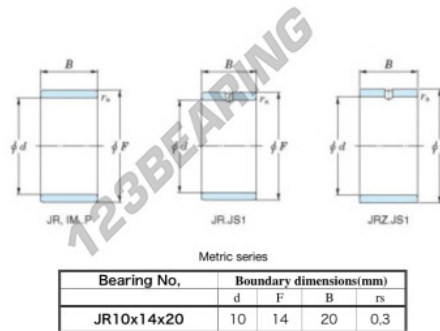

Inner ring JR10X14X20-JTEKT - JR10X14X20-JTEKT

<https://www.123bearing.ca/bearing-housing/needle-roller-bearing/inner-ring/jr10x14x20-jtekt>

Boundary dimensions

PRODUCT FEATURES

Brand	JTEKT
N° Ean13	3616060796882
Inside diameter	10 mm
Outside diameter	14 mm
Thickness	20 mm
Type	JR
Packaging	1