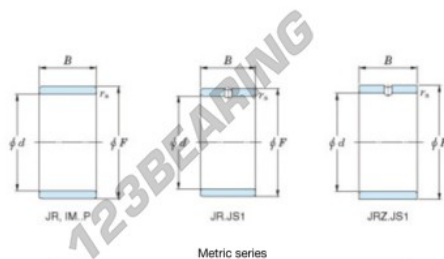

Inner ring JR12X15X18.50-JTEKT - JR12X15X18.50-JTEKT

<https://www.123bearing.ca/bearing-housing/needle-roller-bearing/inner-ring/jr12x15x18.50-jtekt>

Boundary dimensions

Bearing No.	Boundary dimensions(mm)			
	d	F	B	rs
JR12x15x18,5	12	15	18,5	0,3

PRODUCT FEATURES

Brand	JTEKT
N° Ean13	3616060796936
Inside diameter	12 mm
Outside diameter	15 mm
Thickness	18.5 mm
Type	JR
Packaging	1

contact@123bearing.ca

+1(646) 712 9672

CRT4 de Lesquin 60 Rue Du Haut De Sainghin 59273 Fretin FRANCE