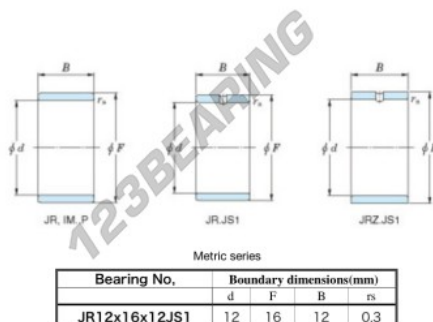

## Inner ring JR12X16X12JS1-JTEKT - JR12X16X12JS1-JTEKT

<https://www.123bearing.ca/bearing-housing/needle-roller-bearing/inner-ring/jr12x16x12js1-jtekt>

Boundary dimensions

## PRODUCT FEATURES

Brand	JTEKT
N° Ean13	3616060798947
Inside diameter	12 mm
Outside diameter	16 mm
Thickness	12 mm
Type	JR...JS1
Packaging	1

[contact@123bearing.ca](mailto:contact@123bearing.ca)

+1(646) 712 9672