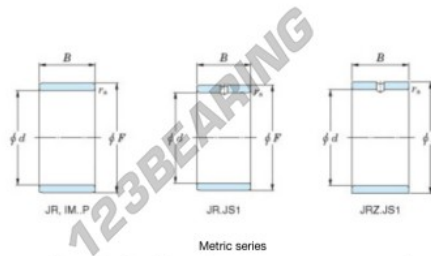

Inner ring JR15X19X20-JTEKT - JR15X19X20-JTEKT

<https://www.123bearing.ca/bearing-housing/needle-roller-bearing/inner-ring/jr15x19x20-jtekt>

Boundary dimensions

Metric series

Bearing No.	Boundary dimensions(mm)			
	d	F	B	rs
JR15x19x20	15	19	20	0,3

PRODUCT FEATURES

Brand	JTEKT
N° Ean13	3616060799043
Inside diameter	15 mm
Outside diameter	19 mm
Thickness	20 mm
Type	JR
Packaging	1

contact@123bearing.ca

+1(646) 712 9672

CRT4 de Lesquin 60 Rue Du Haut De Sainghin 59273 Fretin FRANCE