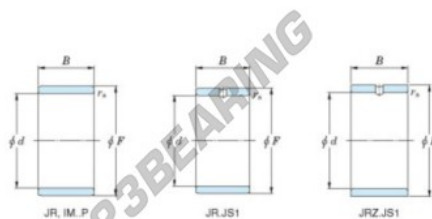

Inner ring JR15X19X20-JTEKT - JR15X19X20-JTEKT

<https://www.123bearing.ca/bearing-housing/needle-roller-bearing/inner-ring/jr15x19x20-jtekt>

Boundary dimensions

Metric series

Bearing No.	Boundary dimensions(mm)			
	d	F	B	rs
JR15x19x20	15	19	20	0,3

PRODUCT FEATURES

Brand	JTEKT
N° Ean13	3616060799043
Inside diameter	15 mm
Outside diameter	19 mm
Thickness	20 mm
Type	JR
Packaging	1

contact@123bearing.ca

+1(646) 712 9672

CRT4 de Lesquin 60 Rue Du Haut De Sainghin 59273 Fretin FRANCE