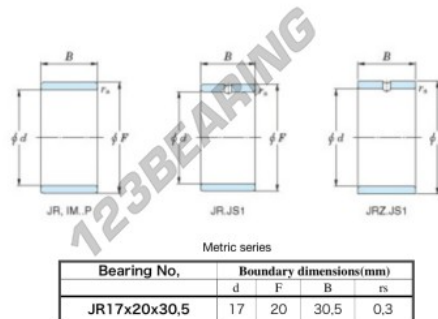

Inner ring JR17X20X30.50-JTEKT - JR17X20X30.50-JTEKT

<https://www.123bearing.ca/bearing-housing/needle-roller-bearing/inner-ring/jr17x20x30.50-jtekt>

Boundary dimensions

PRODUCT FEATURES

Brand	JTEKT
N° Ean13	3616060799166
Inside diameter	17 mm
Inside diameter	0.669" inch
Outside diameter	20 mm
Outside diameter	0.787" inch
Thickness	30.5 mm
Thickness	1.201" inch
Type	JR
Packaging	1