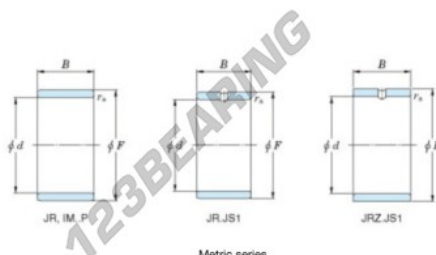

## Inner ring JR17X22X16JS1-JTEKT - JR17X22X16JS1-JTEKT

<https://www.123bearing.ca/bearing-housing/needle-roller-bearing/inner-ring/jr17x22x16js1-jtekt>

Boundary dimensions

Bearing No.	Boundary dimensions(mm)			
	d	F	B	rs
JR17x22x16JS1	17	22	16	0,3

## PRODUCT FEATURES

Brand	JTEKT
N° Ean13	3616060799227
Inside diameter	17 mm
Outside diameter	22 mm
Thickness	16 mm
Type	JR...JS1
Packaging	1

[contact@123bearing.ca](mailto:contact@123bearing.ca)

+1(646) 712 9672