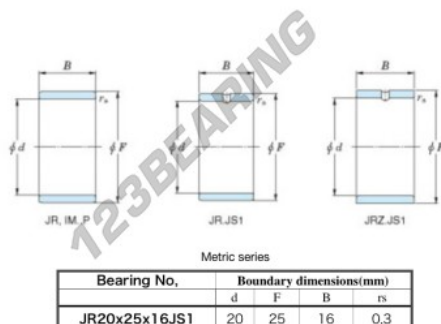

Inner ring JR20X25X16JS1-JTEKT - JR20X25X16JS1-JTEKT

<https://www.123bearing.ca/bearing-housing/needle-roller-bearing/inner-ring/jr20x25x16js1-jtekt>

Boundary dimensions

PRODUCT FEATURES

Brand	JTEKT
N° Ean13	3616060799319
Inside diameter	20 mm
Outside diameter	25 mm
Thickness	16 mm
Type	JR...JS1
Packaging	1