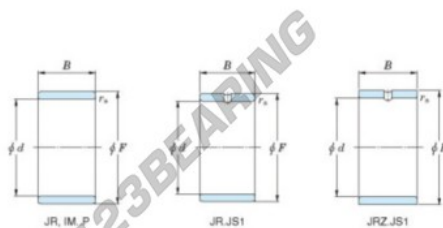

Inner ring JR20X25X30-JTEKT - JR20X25X30-JTEKT

<https://www.123bearing.ca/bearing-housing/needle-roller-bearing/inner-ring/jr20x25x30-jtekt>

Boundary dimensions

Metric series

Bearing No.	Boundary dimensions(mm)			
	d	F	B	rs
JR20x25x30	20	25	30	0,3

PRODUCT FEATURES

Brand	JTEKT
N° Ean13	3616060799388
Inside diameter	20 mm
Inside diameter	0.787" inch
Outside diameter	25 mm
Outside diameter	0.984" inch
Thickness	30 mm
Thickness	1.181" inch
Type	JR
Packaging	1