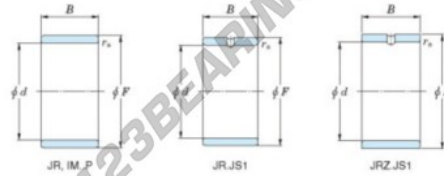

Inner ring JR20X25X30-JTEKT - JR20X25X30-JTEKT

<https://www.123bearing.ca/bearing-housing/needle-roller-bearing/inner-ring/jr20x25x30-jtekt>

Boundary dimensions

Metric series

Bearing No.	Boundary dimensions(mm)			
	d	F	B	rs
JR20x25x30	20	25	30	0,3

PRODUCT FEATURES

Brand	JTEKT
N° Ean13	3616060799388
Inside diameter	20 mm
Outside diameter	25 mm
Thickness	30 mm
Type	JR
Packaging	1

contact@123bearing.ca

+1(646) 712 9672

CRT4 de Lesquin 60 Rue Du Haut De Sainghin 59273 Fretin FRANCE