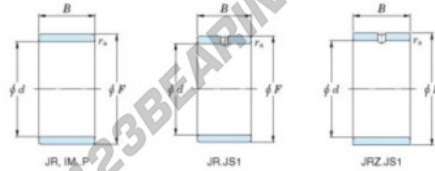

Inner ring JR20X25X32-JTEKT - JR20X25X32-JTEKT

<https://www.123bearing.ca/bearing-housing/needle-roller-bearing/inner-ring/jr20x25x32-jtekt>

Boundary dimensions

Metric series

Bearing No.	Boundary dimensions(mm)			
	d	F	B	rs
JR20x25x32	20	25	32	0,3

PRODUCT FEATURES

Brand	JTEKT
N° Ean13	3616060799395
Inside diameter	20 mm
Outside diameter	25 mm
Thickness	32 mm
Type	JR
Packaging	1

contact@123bearing.ca

+1(646) 712 9672

CRT4 de Lesquin 60 Rue Du Haut De Sainghin 59273 Fretin FRANCE