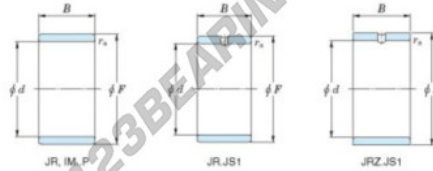

## Inner ring JR20X25X32-JTEKT - JR20X25X32-JTEKT

<https://www.123bearing.ca/bearing-housing/needle-roller-bearing/inner-ring/jr20x25x32-jtekt>

Boundary dimensions

Metric series

Bearing No.	Boundary dimensions(mm)			
	d	F	B	rs
JR20x25x32	20	25	32	0,3

## PRODUCT FEATURES

Brand	JTEKT
N° Ean13	3616060799395
Inside diameter	20 mm
Outside diameter	25 mm
Thickness	32 mm
Type	JR
Packaging	1

[contact@123bearing.ca](mailto:contact@123bearing.ca)

+1(646) 712 9672